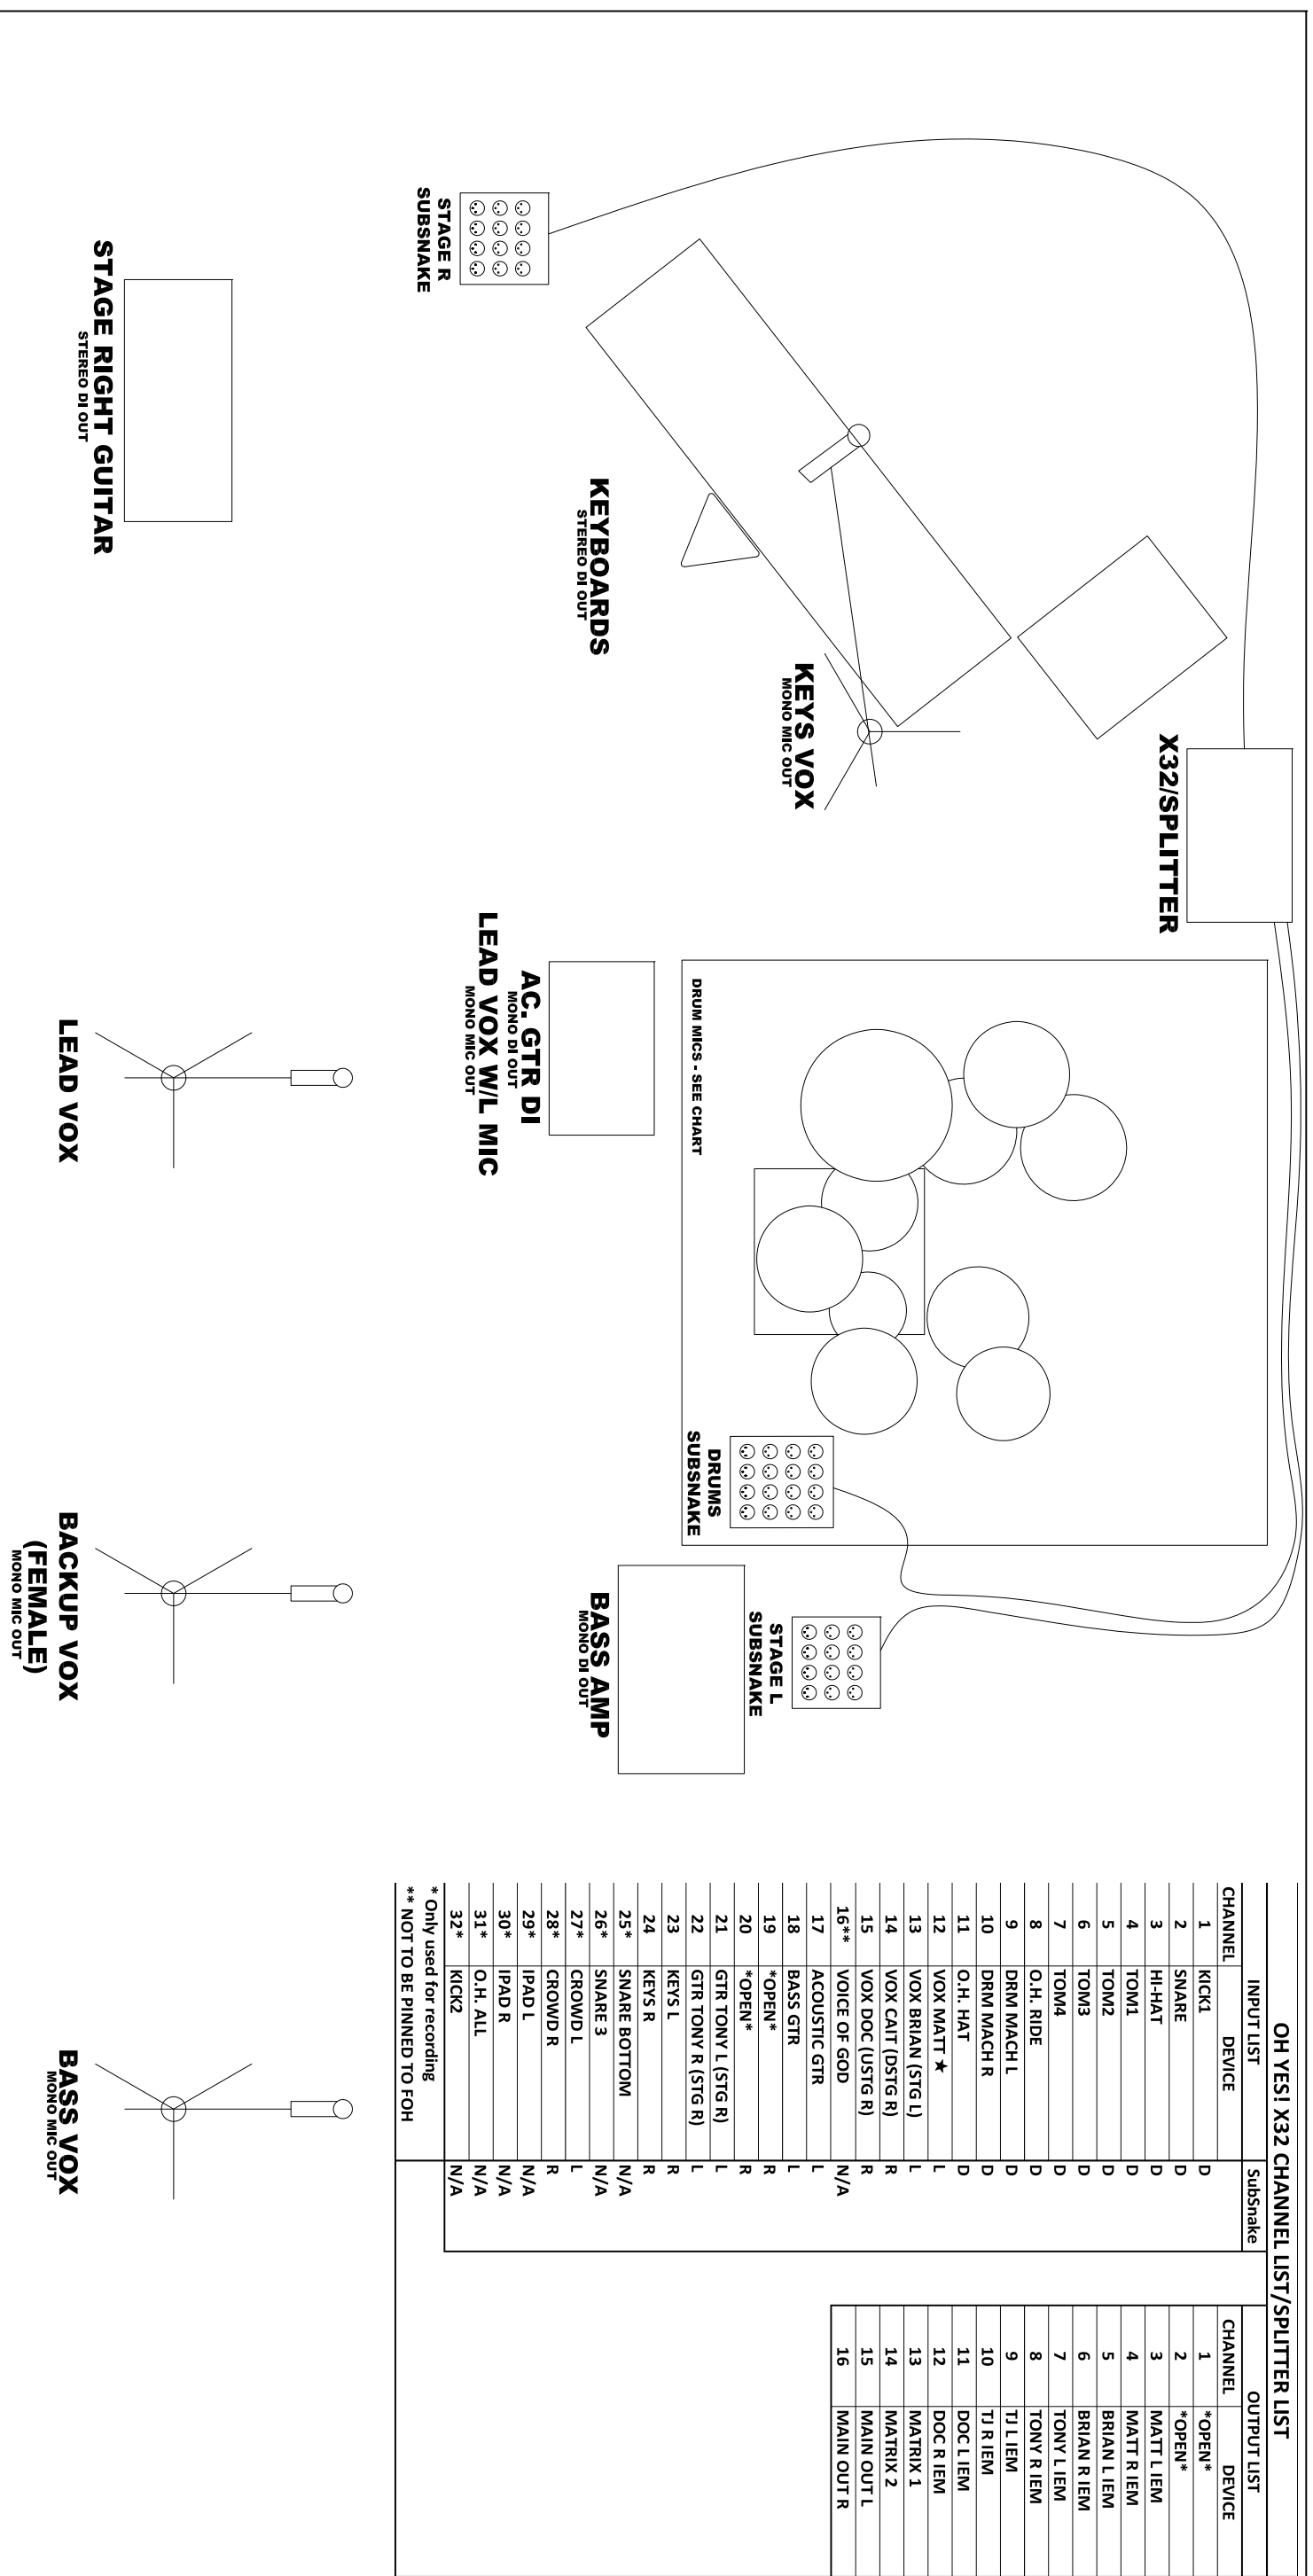

OH YES! BAND FULL STAGE PLOT

WHEN USING HE X32 AND SPLITTER FOR IEMS, ALL STAGE LINES RUN TO STAGE BOXES AND PINNED WHEN NOT USING X32, VENUE TO PROVIDE ALL XLR CABLES, BACKUP, BASS, KEYS VOX MICROPHONES. DRUMMER WILL FURNISH HIS OWN MICS, VENUE TO PROVIDE XLRs FOR DRUM MICS.

JOB NO. xxxxxx
 DRAWING NO. **BSP-001A**